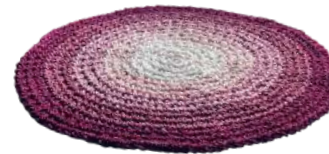

Size:
 Ø: 120 CM
 H: 1 CM

Istanbul Rug

Sku: CR Single color Carpet.
Size: Ø: 110 cm, H: 1 cm

Istanbul Rug

Sku: CR Single color Carpet.
Size: Ø: 110 cm, H: 1 cm

Multi Rug

Sku: CR Multi Carpet.
Size: Ø: 85 cm, H: 1 cm